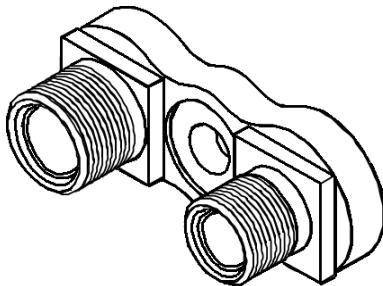

## SANDEN SD7H15 UNIVERSAL “FLX” - ADAPTORS

**38453**

VERTICAL O-RING 3/4 (D) & 7/8 (S)

ADAPTOR FOR USE WITH  
UNIVERSAL SANDEN FLX  
COMPRESSOR

**38454**

VERTICAL TUBE-O 1"-14 (D)&(S)

ADAPTOR FOR USE WITH  
UNIVERSAL SANDEN FLX  
COMPRESSOR

**38455**

HORIZONTAL O-RING 3/4 (D) & 7/8 (S)

ADAPTOR FOR USE WITH  
UNIVERSAL SANDEN FLX  
COMPRESSOR

**38456**

HORIZONTAL TUBE-O 1"-14 (D)&(S)

ADAPTOR FOR USE WITH  
UNIVERSAL SANDEN FLX  
COMPRESSOR