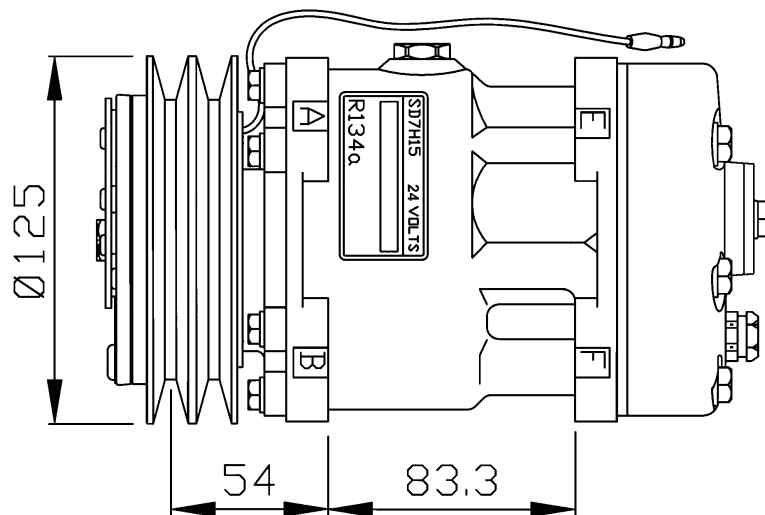

32283

SD7H15 MODEL 4435  
 \*HORIZONTAL GM PAD METRIC  
 2A-GROOVE Ø132 24VOLT  
 8 EAR MOUNT CYL. HEAD GV

\* ONLY IN COMBINATION WITH ADAPTORS:

- 38453 VERTICAL STANDARD O-RING
- 38454 VERTICAL ROTALOCK TUBE-O
- 38455 HORIZONTAL STANDARD O-RING
- 38456 HORIZONTAL ROTALOCK TUBE-O

## SANDEN SD7H15 UNIVERSAL "FLX" - COMPRESSORS

32284

SD7H15 MODEL 4860  
 \*HORIZONTAL GM PAD METRIC  
 2A-GROOVE Ø125 12VOLT  
 8 EAR MOUNT CYL. HEAD GV

\* ONLY IN COMBINATION WITH ADAPTORS:

- 38453 VERTICAL STANDARD O-RING
- 38454 VERTICAL ROTALOCK TUBE-O
- 38455 HORIZONTAL STANDARD O-RING
- 38456 HORIZONTAL ROTALOCK TUBE-O

32285

SD7H15 MODEL 4862  
 \*HORIZONTAL GM PAD METRIC  
 2A-GROOVE Ø125 24VOLT  
 8 EAR MOUNT CYL. HEAD GV

\* ONLY IN COMBINATION WITH ADAPTORS:

- 38453 VERTICAL STANDARD O-RING
- 38454 VERTICAL ROTALOCK TUBE-O
- 38455 HORIZONTAL STANDARD O-RING
- 38456 HORIZONTAL ROTALOCK TUBE-O

**32287**

SD7H15 MODEL 4866  
 \*HORIZONTAL GM PAD METRIC  
 PV8-GROOVE Ø119 24VOLT  
 8 EAR MOUNT CYL. HEAD GV

\* ONLY IN COMBINATION WITH ADAPTORS:

- 38453 VERTICAL STANDARD O-RING
- 38454 VERTICAL ROTALOCK TUBE-O
- 38455 HORIZONTAL STANDARD O-RING
- 38456 HORIZONTAL ROTALOCK TUBE-O