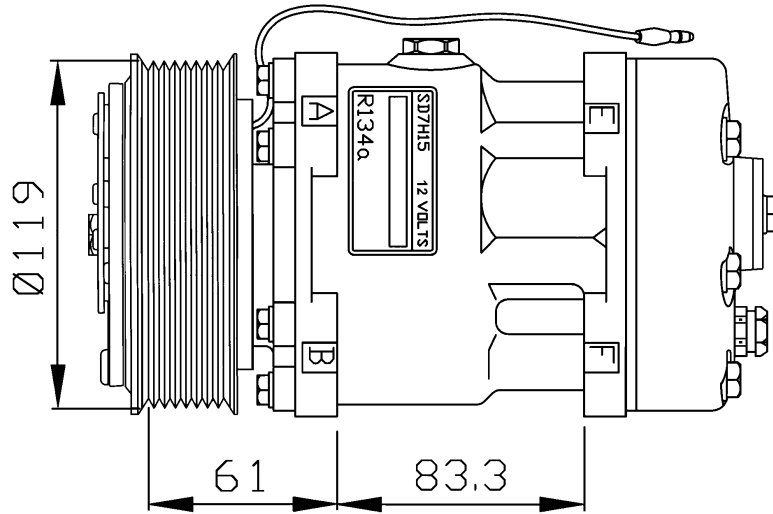

SANDEN SD7H15 UNIVERSAL “FLX” – COMPRESSORS

32286

SD7H15 MODEL 4864
*HORIZONTAL GM PAD METRIC
PV8-GROOVE Ø119 12VOLT
8 EAR MOUNT CYL. HEAD GV

* ONLY IN COMBINATION WITH ADAPTORS:

- 38453 VERTICAL STANDARD O-RING
- 38454 VERTICAL ROTALOCK TUBE-O
- 38455 HORIZONTAL STANDARD O-RING
- 38456 HORIZONTAL ROTALOCK TUBE-O

32287