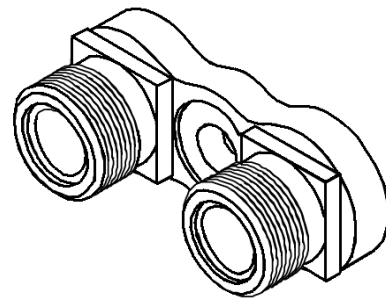

## SANDEN SD7H15 UNIVERSAL “FLX” - ADAPTORS

**38453**

VERTICAL O-RING 3/4 (D) & 7/8 (S)

ADAPTOR FOR USE WITH  
UNIVERSAL SANDEN FLX  
COMPRESSOR

**38454**

VERTICAL TUBE-O 1"-14 (D)&(S)

ADAPTOR FOR USE WITH  
UNIVERSAL SANDEN FLX  
COMPRESSOR

**38455**

HORIZONTAL O-RING 3/4 (D) & 7/8 (S)

ADAPTOR FOR USE WITH  
UNIVERSAL SANDEN FLX  
COMPRESSOR

**38456**

HORIZONTAL TUBE-O 1"-14 (D)&(S)

ADAPTOR FOR USE WITH  
UNIVERSAL SANDEN FLX  
COMPRESSOR