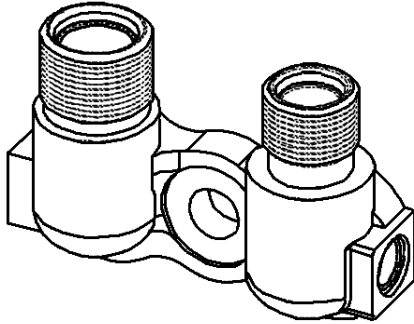

**32287**

SD7H15 MODEL 4866  
 \*HORIZONTAL GM PAD METRIC  
 PV8-GROOVE Ø119 24VOLT  
 8 EAR MOUNT CYL. HEAD GV

\* ONLY IN COMBINATION WITH ADAPTORS:

- 38453 VERTICAL STANDARD O-RING
- 38454 VERTICAL ROTALOCK TUBE-O
- 38455 HORIZONTAL STANDARD O-RING
- 38456 HORIZONTAL ROTALOCK TUBE-O

## SANDEN SD7H15 UNIVERSAL “FLX” - ADAPTORS

**38453**

VERTICAL O-RING 3/4 (D) & 7/8 (S)

ADAPTOR FOR USE WITH  
UNIVERSAL SANDEN FLX  
COMPRESSOR

**38454**

VERTICAL TUBE-O 1"-14 (D)&(S)

ADAPTOR FOR USE WITH  
UNIVERSAL SANDEN FLX  
COMPRESSOR