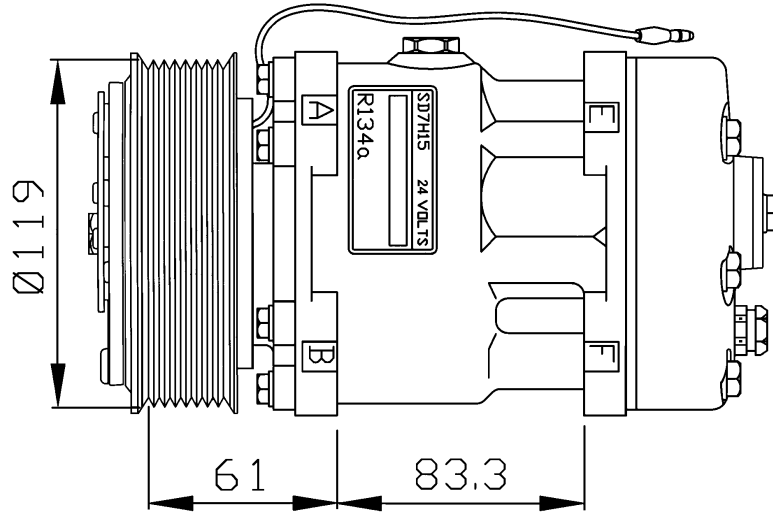

32285

SD7H15 MODEL 4862  
 \*HORIZONTAL GM PAD METRIC  
 2A-GROOVE Ø125 24VOLT  
 8 EAR MOUNT CYL. HEAD GV

\* ONLY IN COMBINATION WITH ADAPTORS:

- 38453 VERTICAL STANDARD O-RING
- 38454 VERTICAL ROTALOCK TUBE-O
- 38455 HORIZONTAL STANDARD O-RING
- 38456 HORIZONTAL ROTALOCK TUBE-O

## SANDEN SD7H15 UNIVERSAL “FLX” – COMPRESSORS

**32286**

SD7H15 MODEL 4864  
 \*HORIZONTAL GM PAD METRIC  
 PV8-GROOVE Ø119 12VOLT  
 8 EAR MOUNT CYL. HEAD GV

\* ONLY IN COMBINATION WITH ADAPTORS:

- 38453 VERTICAL STANDARD O-RING
- 38454 VERTICAL ROTALOCK TUBE-O
- 38455 HORIZONTAL STANDARD O-RING
- 38456 HORIZONTAL ROTALOCK TUBE-O

**32287**

SD7H15 MODEL 4866  
 \*HORIZONTAL GM PAD METRIC  
 PV8-GROOVE Ø119 24VOLT  
 8 EAR MOUNT CYL. HEAD GV

\* ONLY IN COMBINATION WITH ADAPTORS:

- 38453 VERTICAL STANDARD O-RING
- 38454 VERTICAL ROTALOCK TUBE-O
- 38455 HORIZONTAL STANDARD O-RING
- 38456 HORIZONTAL ROTALOCK TUBE-O