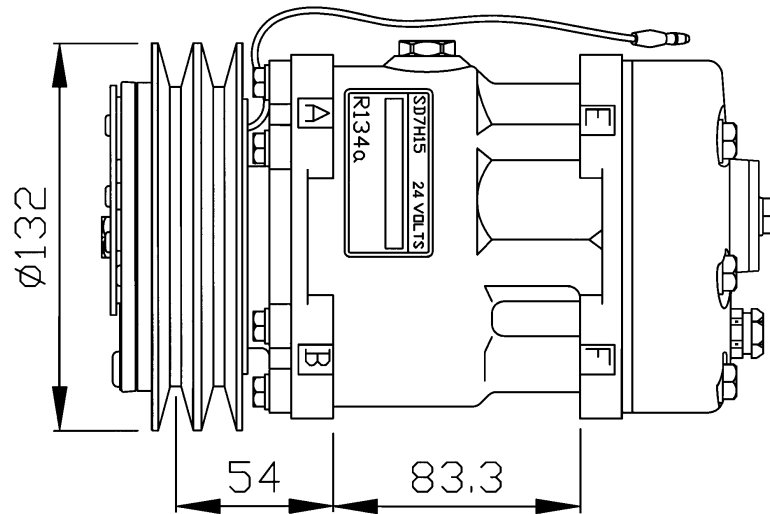

## SANDEN SD7H15 UNIVERSAL “FLX” – COMPRESSORS

32282

SD7H15 MODEL 4434  
 \*HORIZONTAL GM PAD METRIC  
 2A-GROOVE Ø132 12VOLT  
 8 EAR MOUNT CYL. HEAD GV

\* ONLY IN COMBINATION WITH ADAPTORS:

- 38453 VERTICAL STANDARD O-RING
- 38454 VERTICAL ROTALOCK TUBE-O
- 38455 HORIZONTAL STANDARD O-RING
- 38456 HORIZONTAL ROTALOCK TUBE-O

32283

SD7H15 MODEL 4435  
 \*HORIZONTAL GM PAD METRIC  
 2A-GROOVE Ø132 24VOLT  
 8 EAR MOUNT CYL. HEAD GV

\* ONLY IN COMBINATION WITH ADAPTORS:

- 38453 VERTICAL STANDARD O-RING
- 38454 VERTICAL ROTALOCK TUBE-O
- 38455 HORIZONTAL STANDARD O-RING
- 38456 HORIZONTAL ROTALOCK TUBE-O

32285

SD7H15 MODEL 4862  
 \*HORIZONTAL GM PAD METRIC  
 2A-GROOVE Ø125 24VOLT  
 8 EAR MOUNT CYL. HEAD GV

\* ONLY IN COMBINATION WITH ADAPTORS:

- 38453 VERTICAL STANDARD O-RING
- 38454 VERTICAL ROTALOCK TUBE-O
- 38455 HORIZONTAL STANDARD O-RING
- 38456 HORIZONTAL ROTALOCK TUBE-O

**32287**

SD7H15 MODEL 4866  
 \*HORIZONTAL GM PAD METRIC  
 PV8-GROOVE Ø119 24VOLT  
 8 EAR MOUNT CYL. HEAD GV

\* ONLY IN COMBINATION WITH ADAPTORS:

- 38453 VERTICAL STANDARD O-RING
- 38454 VERTICAL ROTALOCK TUBE-O
- 38455 HORIZONTAL STANDARD O-RING
- 38456 HORIZONTAL ROTALOCK TUBE-O