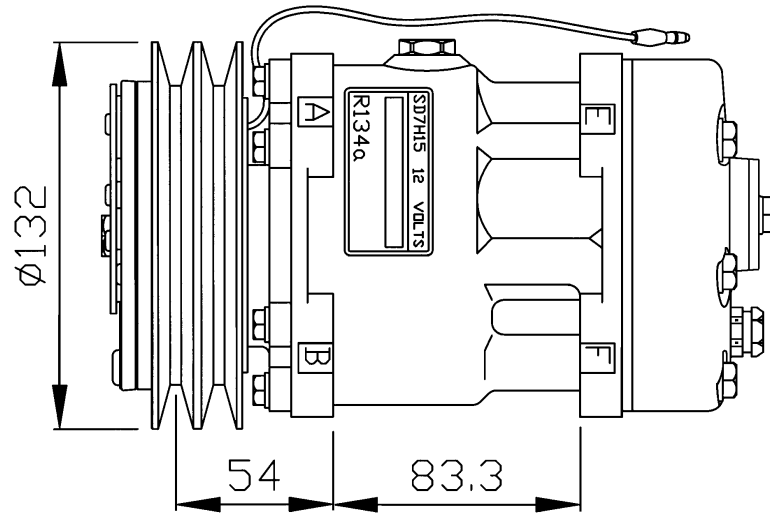

## SANDEN SD7H15 UNIVERSAL “FLX” – COMPRESSORS

32282

SD7H15 MODEL 4434  
 \*HORIZONTAL GM PAD METRIC  
 2A-GROOVE Ø132 12VOLT  
 8 EAR MOUNT CYL. HEAD GV

\* ONLY IN COMBINATION WITH ADAPTORS:

- 38453 VERTICAL STANDARD O-RING
- 38454 VERTICAL ROTALOCK TUBE-O
- 38455 HORIZONTAL STANDARD O-RING
- 38456 HORIZONTAL ROTALOCK TUBE-O

32283

SD7H15 MODEL 4435  
 \*HORIZONTAL GM PAD METRIC  
 2A-GROOVE Ø132 24VOLT  
 8 EAR MOUNT CYL. HEAD GV

\* ONLY IN COMBINATION WITH ADAPTORS:

- 38453 VERTICAL STANDARD O-RING
- 38454 VERTICAL ROTALOCK TUBE-O
- 38455 HORIZONTAL STANDARD O-RING
- 38456 HORIZONTAL ROTALOCK TUBE-O

32285

SD7H15 MODEL 4862  
 \*HORIZONTAL GM PAD METRIC  
 2A-GROOVE Ø125 24VOLT  
 8 EAR MOUNT CYL. HEAD GV

\* ONLY IN COMBINATION WITH ADAPTORS:

- 38453 VERTICAL STANDARD O-RING
- 38454 VERTICAL ROTALOCK TUBE-O
- 38455 HORIZONTAL STANDARD O-RING
- 38456 HORIZONTAL ROTALOCK TUBE-O

**32287**

SD7H15 MODEL 4866  
 \*HORIZONTAL GM PAD METRIC  
 PV8-GROOVE Ø119 24VOLT  
 8 EAR MOUNT CYL. HEAD GV

\* ONLY IN COMBINATION WITH ADAPTORS:

- 38453 VERTICAL STANDARD O-RING
- 38454 VERTICAL ROTALOCK TUBE-O
- 38455 HORIZONTAL STANDARD O-RING
- 38456 HORIZONTAL ROTALOCK TUBE-O