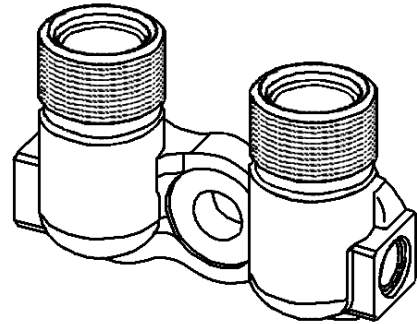

## SANDEN SD7H15 UNIVERSAL “FLX” - ADAPTORS

**38453**

VERTICAL O-RING 3/4 (D) & 7/8 (S)

ADAPTOR FOR USE WITH  
UNIVERSAL SANDEN FLX  
COMPRESSOR

**38454**

VERTICAL TUBE-O 1"-14 (D)&(S)

ADAPTOR FOR USE WITH  
UNIVERSAL SANDEN FLX  
COMPRESSOR