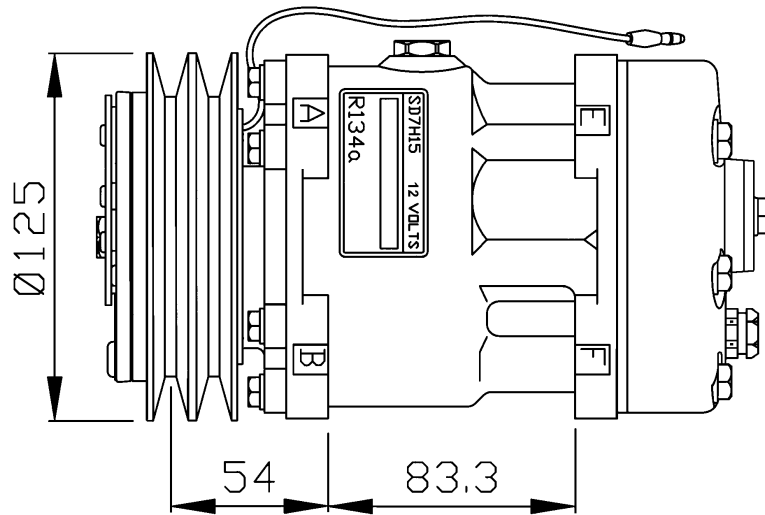

32283

SD7H15 MODEL 4435  
 \*HORIZONTAL GM PAD METRIC  
 2A-GROOVE Ø132 24VOLT  
 8 EAR MOUNT CYL. HEAD GV

\* ONLY IN COMBINATION WITH ADAPTORS:

- 38453 VERTICAL STANDARD O-RING
- 38454 VERTICAL ROTALOCK TUBE-O
- 38455 HORIZONTAL STANDARD O-RING
- 38456 HORIZONTAL ROTALOCK TUBE-O

## SANDEN SD7H15 UNIVERSAL "FLX" - COMPRESSORS

32284

SD7H15 MODEL 4860  
 \*HORIZONTAL GM PAD METRIC  
 2A-GROOVE Ø125 12VOLT  
 8 EAR MOUNT CYL. HEAD GV

\* ONLY IN COMBINATION WITH ADAPTORS:

- 38453 VERTICAL STANDARD O-RING
- 38454 VERTICAL ROTALOCK TUBE-O
- 38455 HORIZONTAL STANDARD O-RING
- 38456 HORIZONTAL ROTALOCK TUBE-O

32285

SD7H15 MODEL 4862  
 \*HORIZONTAL GM PAD METRIC  
 2A-GROOVE Ø125 24VOLT  
 8 EAR MOUNT CYL. HEAD GV

\* ONLY IN COMBINATION WITH ADAPTORS:

- 38453 VERTICAL STANDARD O-RING
- 38454 VERTICAL ROTALOCK TUBE-O
- 38455 HORIZONTAL STANDARD O-RING
- 38456 HORIZONTAL ROTALOCK TUBE-O

**32287**

SD7H15 MODEL 4866  
 \*HORIZONTAL GM PAD METRIC  
 PV8-GROOVE Ø119 24VOLT  
 8 EAR MOUNT CYL. HEAD GV

\* ONLY IN COMBINATION WITH ADAPTORS:

- 38453 VERTICAL STANDARD O-RING
- 38454 VERTICAL ROTALOCK TUBE-O
- 38455 HORIZONTAL STANDARD O-RING
- 38456 HORIZONTAL ROTALOCK TUBE-O